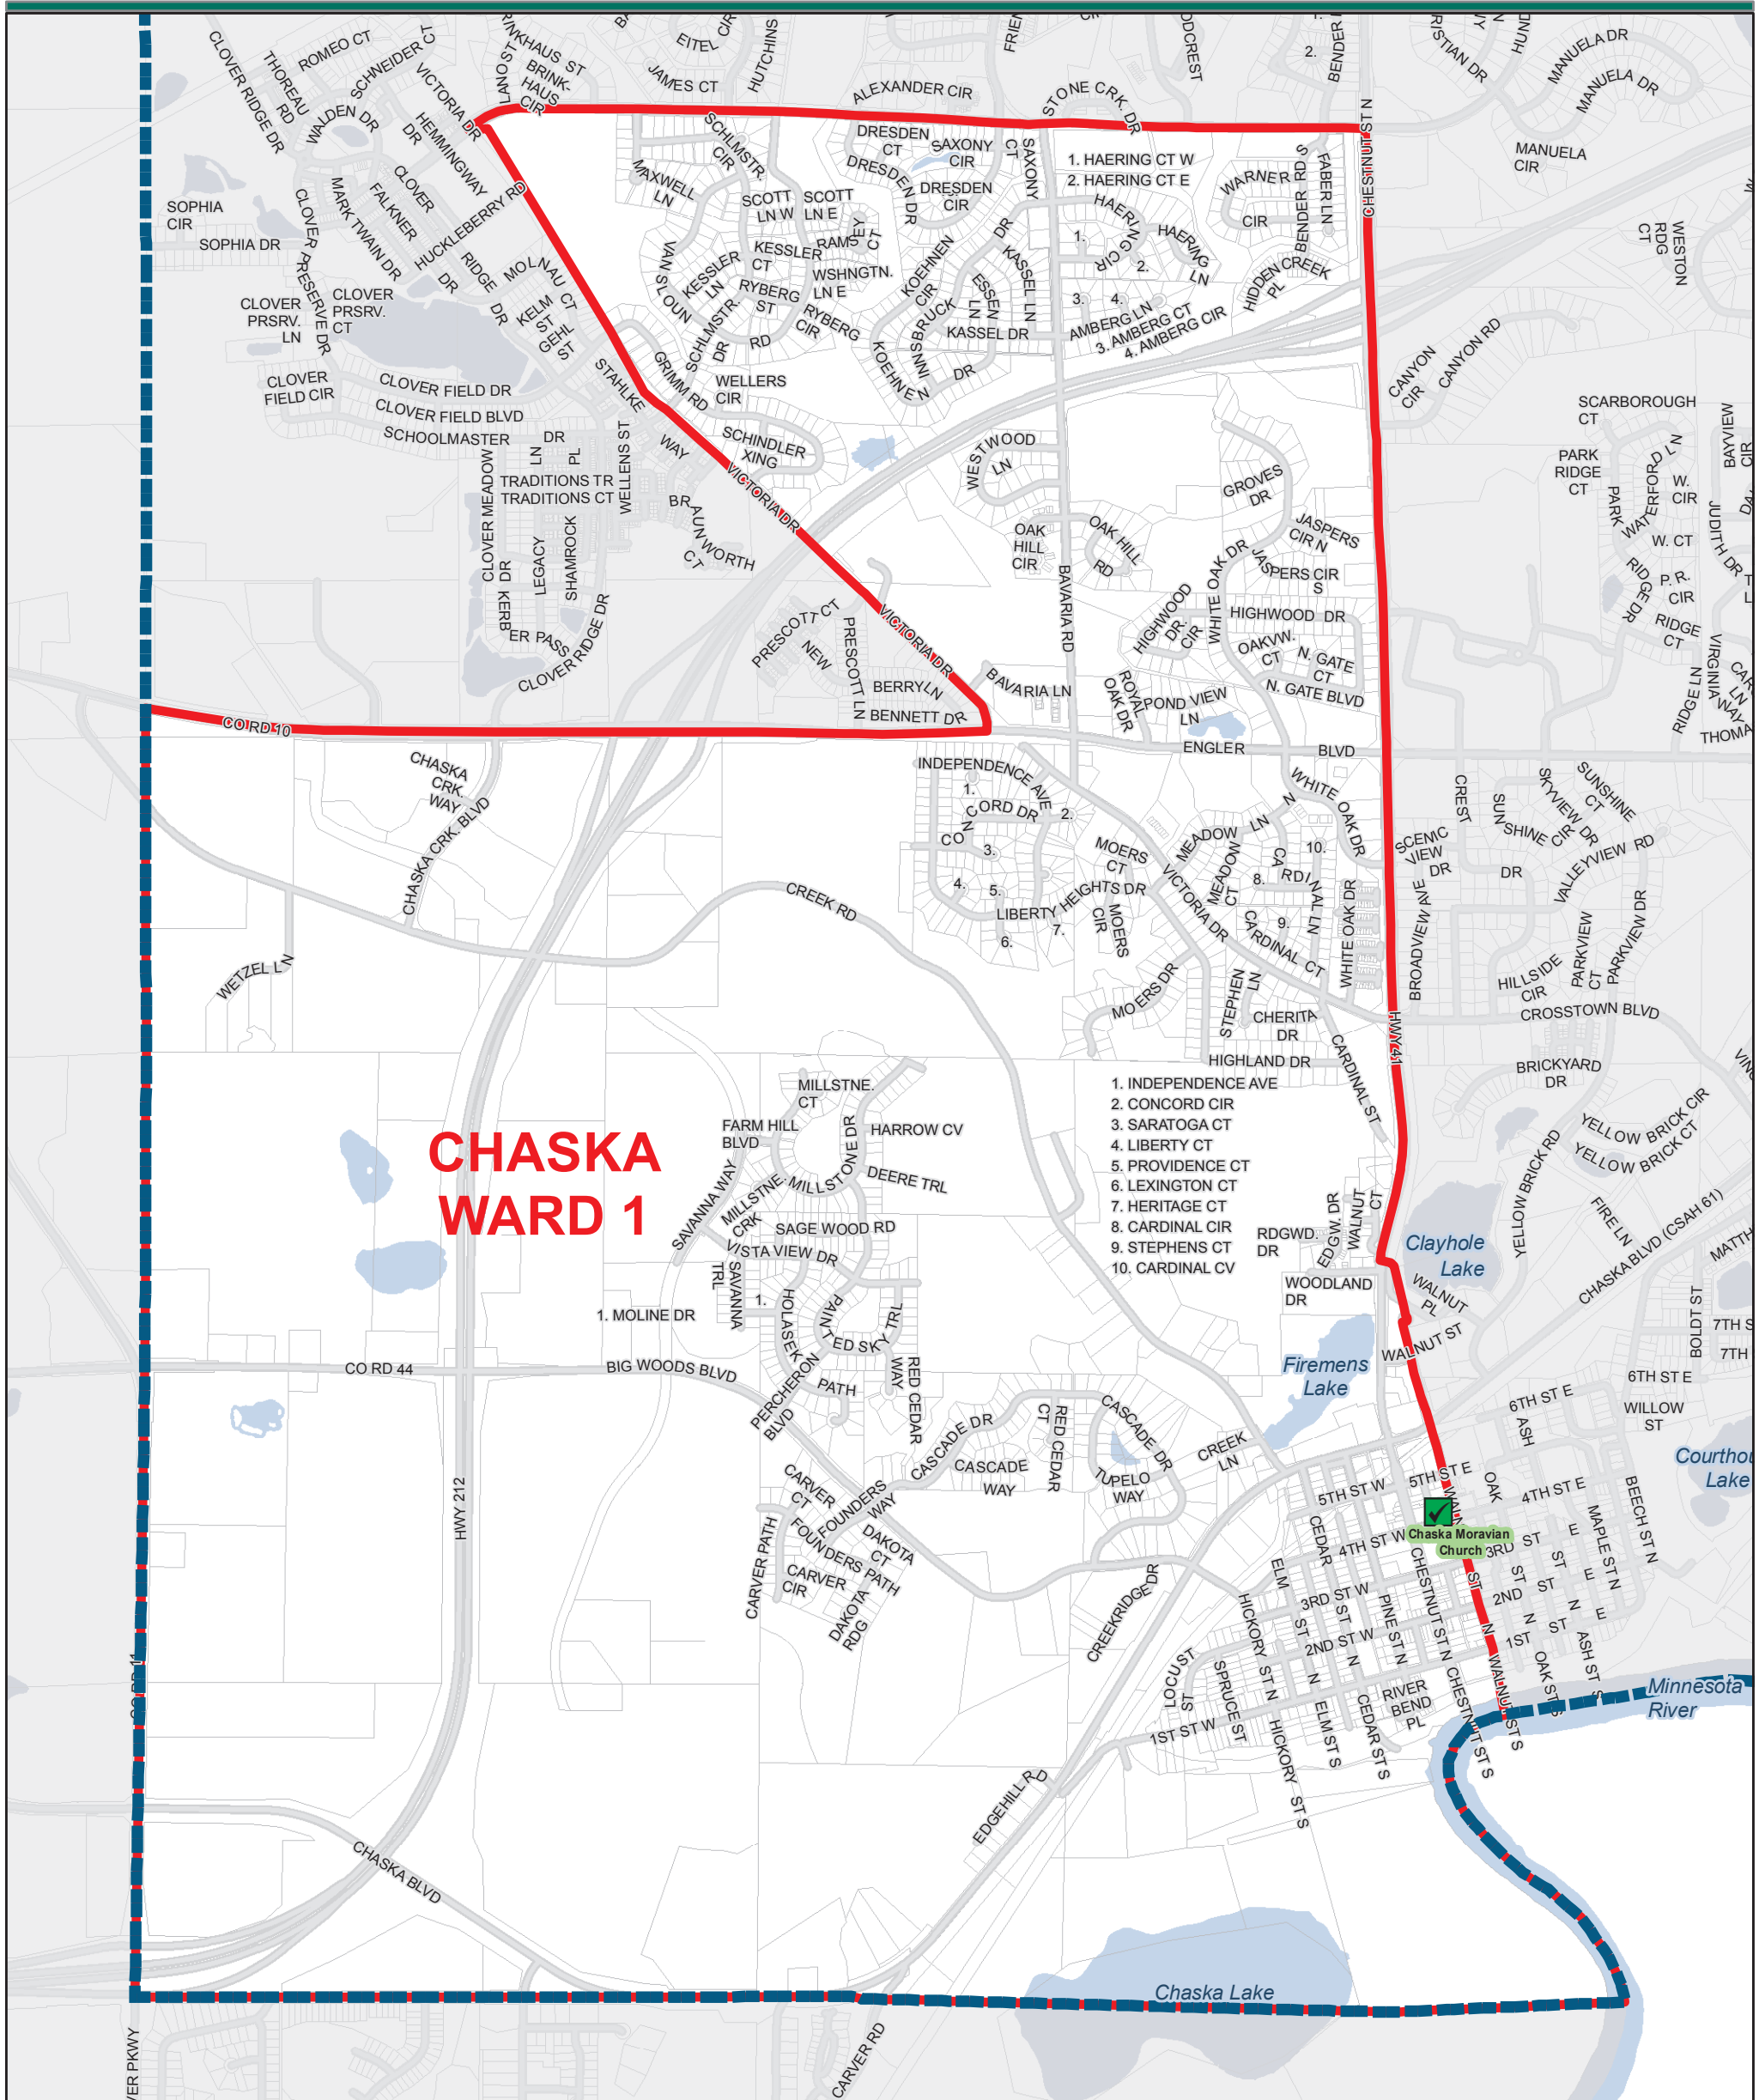

## CHASKA WARD 1 BOUNDARY

Ward 1 Polling Location: Chaska Moravian Church - 115 E 4th St

### Legend

- Polling Place
- Ward Boundary
- City Boundary
- Water

Map Date: 7/31/2018

CHASKA  
WARD 1

1. HAERING CT W
2. HAERING CT E
3. AMBERG LN
4. AMBERG CT

1. INDEPENDENCE AVE
2. CONCORD CIR
3. SARATOGA CT
4. LIBERTY CT
5. PROVIDENCE CT
6. LEXINGTON CT
7. HERITAGE CT
8. CARDINAL CIR
9. STEPHENS CT
10. CARDINAL CV